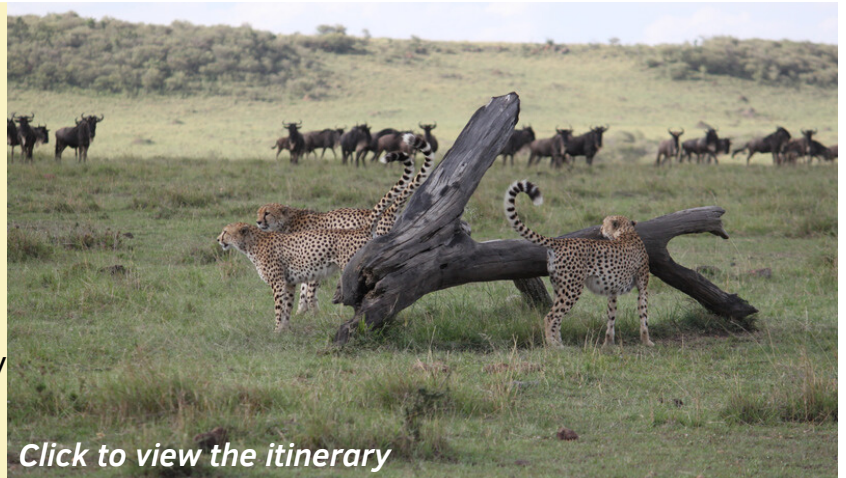

## FRANGIPANI GOLFING SAFARI

9 Nights - 4 Rounds of Golf

Great Rift Valley Lodge

Seasonal Rates 

\*Price starting from USD 3,350 per person (based on category 1 options)

### Highlights

- 4 nights in a Nairobi hotel on BB basis
- 2 nights at Great Rift Valley Lodge on FB
- 4 rounds of golf
- 2 nights flying safari to the Masai Mara staying at a luxury camp on FB basis
- 2 game drives a day "when on safari"
- 1 night in Nakuru/Soysambu conservancy on FB basis
- Farewell Dinner